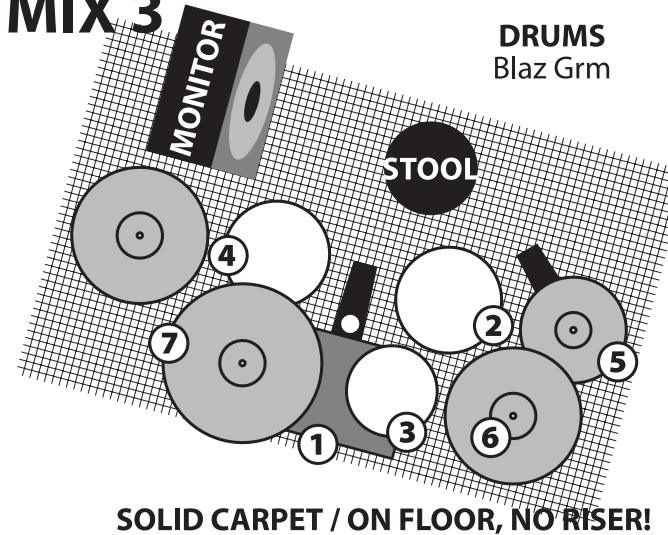

MIX 3

DRUMS
Blaz Grm

D.I.
DOUBLE BASS
COMBO AMP.

DOUBLE BASS
Marko Gregoric