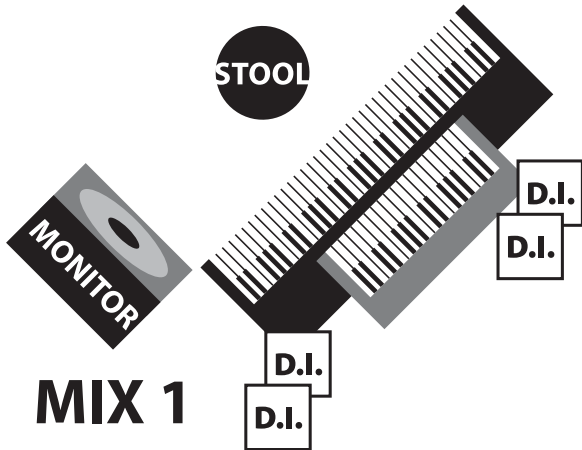

EVA HREN & SLADCORE

STAGE PLOT

CONTACT AGENT: Keti Verderber
+386 41 820 944 / ketiverderber@gmail.com

TECHNICAL SUPPORT: Marko Boh
+386 41 449 401 / marko.boh@krka.biz

KEYBOARDS
MARKO BOH

STOOL