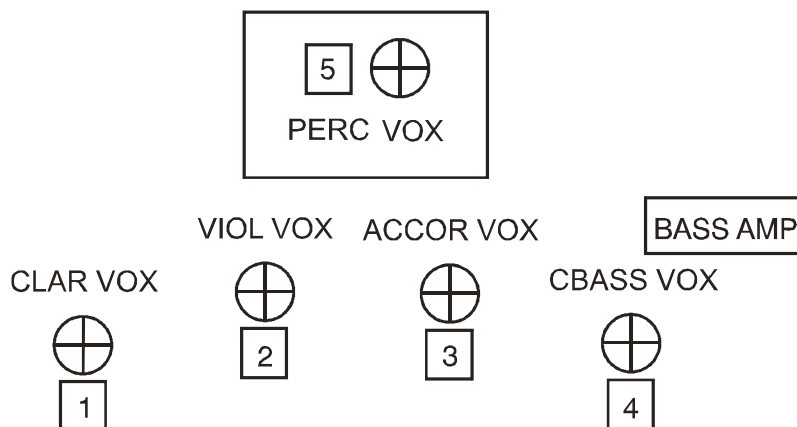

JARARAJA CHANNEL LIST (+ guest on PERC)

1.	CAJON	AKG 451, Shure BETA 91, Condenser,....	Gate & Comp
2.	SN 1	Shure SM 57	Comp
3.	SN 2	Shure SM 57	Comp
4.	WOODBLOCK	Shure SM 57	
5.	PERC OH	AKG 451, Condenser,....	
6.	CBASS	Active DI, Bss, Klark Teknik,....	Comp
7.	CLARINET	AKG 451, Condenser,....	
8.	VIOLIN	XLR	
9.	ACCORDEON HIGH	XLR	
10.	ACCORDEON LOW	XLR	
11.	VOX PERC	Shure SM 57	Comp
12.	VOX CLAR.	Shure SM 58 BETA	Comp
13.	VOX VIOL.	Shure SM 58 BETA	
14.	VOX ACCOR.	Shure SM 58 BETA	
15.	VOX CBASS	Shure SM 58 BETA	Comp
16.			
17.			
18.	REV 1 L	TC Electronic Rev 4000	
19.	REV 1 R	TC Electronic Rev 4000	
20.	REV 2 L	Lexicon PCM 81/91	
21.	REV 2 R	Lexicon PCM 81/91	

- 24 channel FOH mixer with 8 (EIGHT) aux sends, 8 (EIGHT) subgroups, **NO BEHRINGER !!!!**
- 31 band EQ on stereo master outputs, Klark Teknik, Bss, XTA.
- 8 Channel of Compresors, Bss, dbx, Klark Teknik, XTA, Drawmer.
- 2 Channel of Gates, Bss, Drawmer, Klark Teknik, dbx.
- 2 Reverbs, TC Electronic Reverb 4000, Lexicon PCM 81/91.
- 5 (FIVE) monitor lines on 5 (FIVE) monitor wedges.

MON LINE 1	CLARINET
MON LINE 2	VIOLIN
MON LINE 3	ACCORDEON
MON LINE 4	C BASS
MON LINE 5	PERC

STAGE PLAN

Contact: Janez Dovč, +386 40 711352